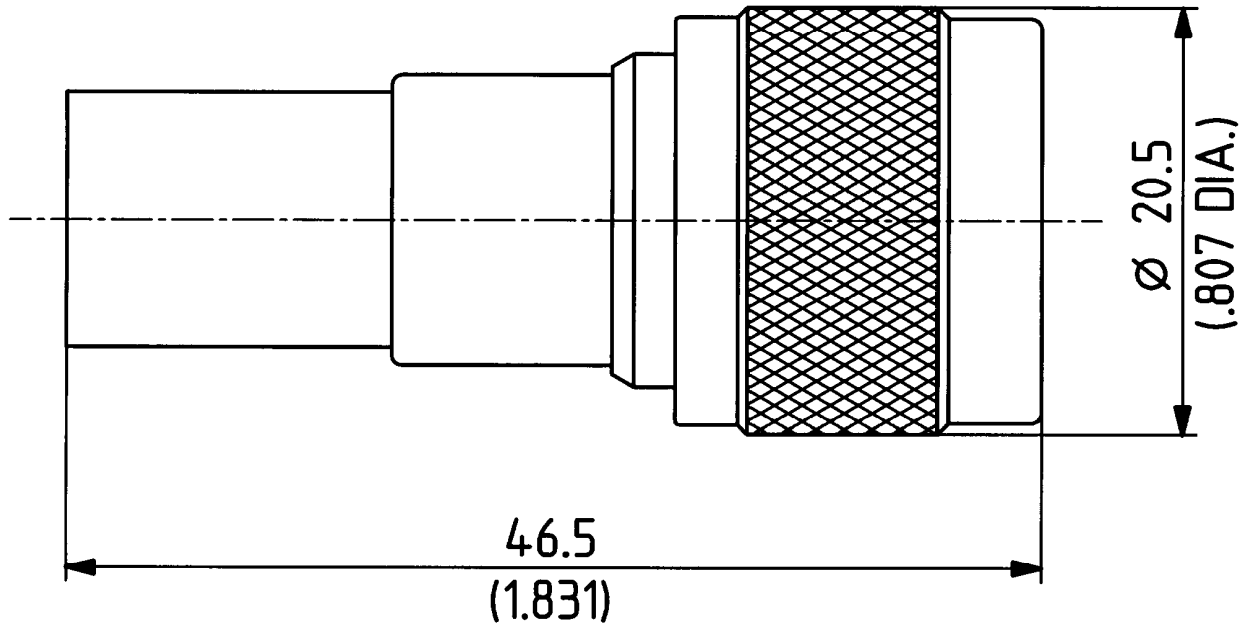

	date	sign
drawn	10.04.00	4515/CHU
checked	11.4.00	4727/ghm
approved	11.4.00	4727/ghm

H-S 701 4.48.05

scale

3:1

HUBER + SUHNER RFX

dimensions in mm

drawing number

4.13.08177_1

OZ drawing :

Index

d